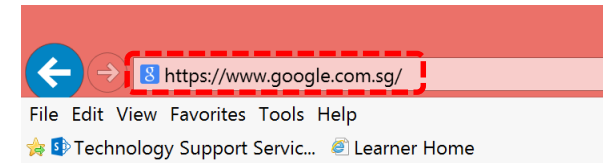

SMU Guest WiFi Login (Self Registration)

>>> Self-help Guide <<<

SMU Guest WiFi (SMU_Visitor)

Reference OS: Windows 8.1

1. Locate and connect to the SSID "SMU_Visitor".

2. Launch an Internet Browser and browse your desired link.
For example <http://www.google.com>