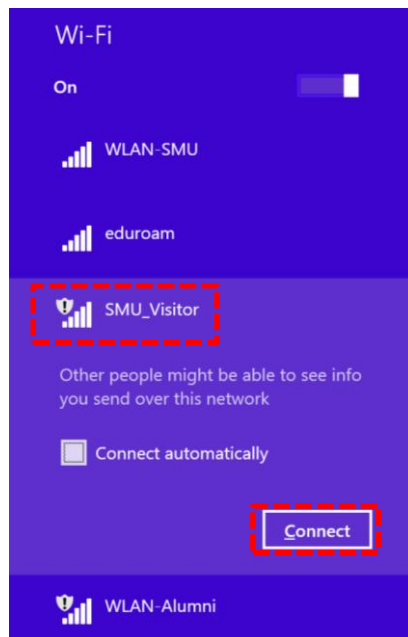

SMU Guest WiFi Login (Self Registration)

>>> Self-help Guide <<<

SMU Guest WiFi (SMU_Visitor)

Reference OS: Windows 8.1

1. Locate and connect to the SSID "SMU_Visitor".

2. Launch an Internet Browser and browse your desired link.
For example <http://www.google.com>