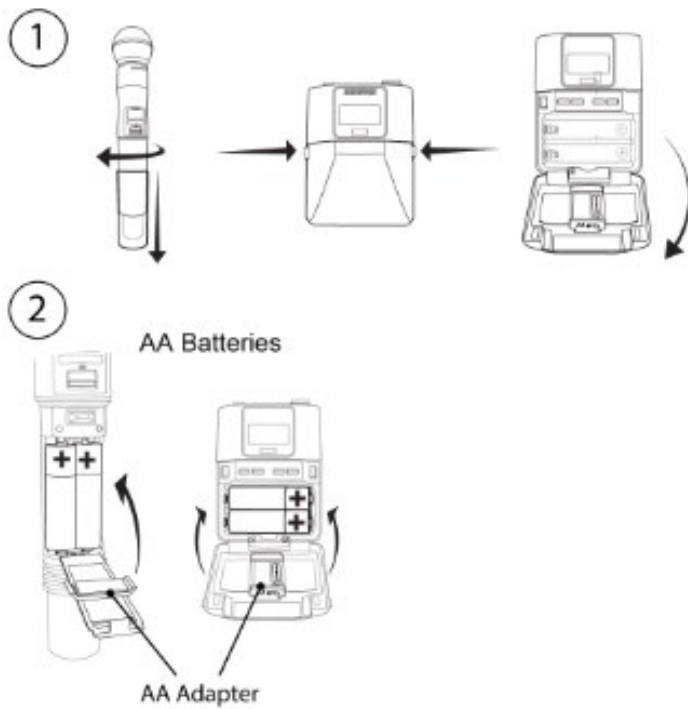

Guide to operate Wireless Mics

The wireless mics set consists of –

1x clip-on mic

2x wireless handheld mics

Batteries are not provided. Each mic requires 2 AA batts.

Battery installation –

Switching on the mics –

On/off switch