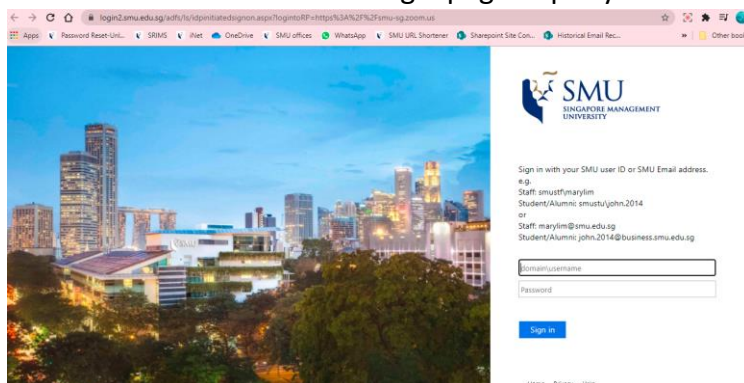

Zoom Quick Guide

Logging in via SSO

1. On browser, [click here](#).
2. On desktop & mobile Zoom app.
 - a. Select “Sign in with SSO”

- b. Key in “smu-sg”

- c. You will be directed to SMU login page. Input your user ID & password.