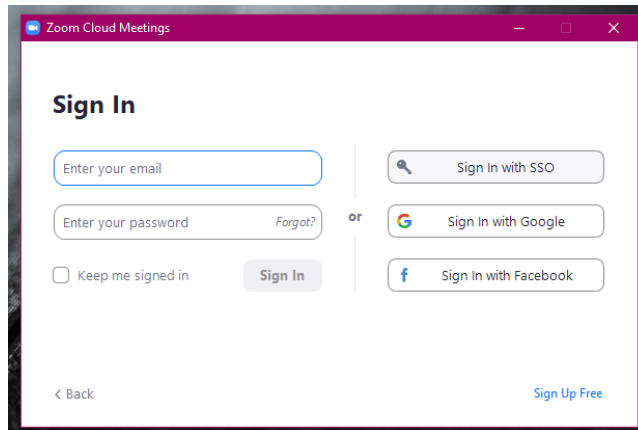

Zoom Quick Guide

Logging in via SSO

1. On browser, [click here](#).
2. On desktop & mobile Zoom app.
 - a. Select “Sign in with SSO”

- b. Key in “smu-sg”

- c. You will be directed to SMU login page. Input your user ID & password.