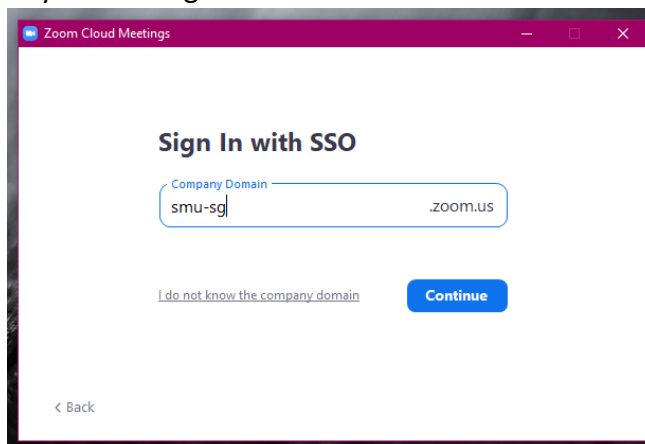

Zoom Quick Guide

Logging in via SSO

1. On browser, [click here](#).
2. On desktop & mobile Zoom app.
 - a. Select “Sign in with SSO”

- b. Key in “smu-sg”

- c. You will be directed to SMU login page. Input your user ID & password.